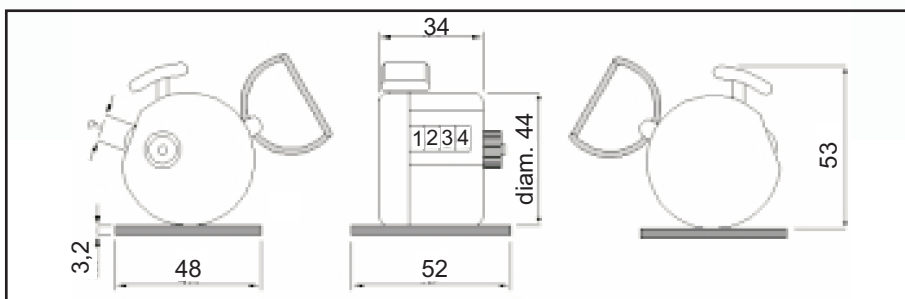

4 - DIGIT MANUAL COUNTER WITH RESET

CONTATUTTO

- **4-digit h = mm 3**
white digits on black background
- **ergonomic activation thumb button**
- **reset button**
- **materials**
PA 66 Nylon chromed body
acetalic resin components
finger handle in AISI 304

- gr 60
- mm 70 x 55 x 50

TYPICAL APPLICATIONS

Manual person count - traffic count - production count - voting ballot count - quantity measuring in laboratory.

CODE	MODEL
FC0043/001	manual
FC0043/002	table

MANUAL MODULAR COUNTER WITH RESET

JOLLY

STROKE TOTALISING COUNTERS

Basic module :

- **4-digit display h = mm 3**
white digits on black background
- **weight gr. 76**
- **dimensions (a x b x h) mm 40 x 66 x 48**

Rationally shaped, both for key command and reading control, it makes possible to easily group together several units, both in vertical or horizontal rows in order to constitute a slanting keyboard, bookstand style. The easily replaced plate dedicates every time each module to a specific function. All the devices in the same horizontal row can be reset simultaneously by means of the small buttons on both sides.