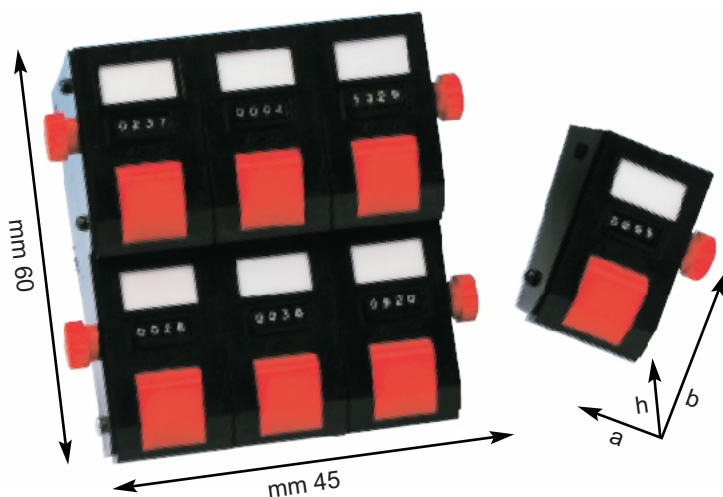

4 - DIGIT MANUAL COUNTER WITH RESET

CONTATUTTO

- **4-digit h = mm 3**
white digits on black background
- **ergonomic activation thumb button**
- **reset button**
- **materials**
PA 66 Nylon chromed body
acetalic resin components
finger handle in AISI 304

- gr 60
- mm 70 x 55 x 50

TYPICAL APPLICATIONS

Manual person count - traffic count - production count - voting ballot count - quantity measuring in laboratory.

CODE	MODEL
FC0043/001	manual
FC0043/002	table

MANUAL MODULAR COUNTER WITH RESET

JOLLY

STROKE TOTALISING COUNTERS

Basic module :

- **4-digit display h = mm 3**
white digits on black background
- **weight gr. 76**
- **dimensions (a x b x h) mm 40 x 66 x 48**

Rationally shaped, both for key command and reading control, it makes possible to easily group together several units, both in vertical or horizontal rows in order to constitute a slanting keyboard, bookstand style. The easily replaced plate dedicates every time each module to a specific function. All the devices in the same horizontal row can be reset simultaneously by means of the small buttons on both sides.