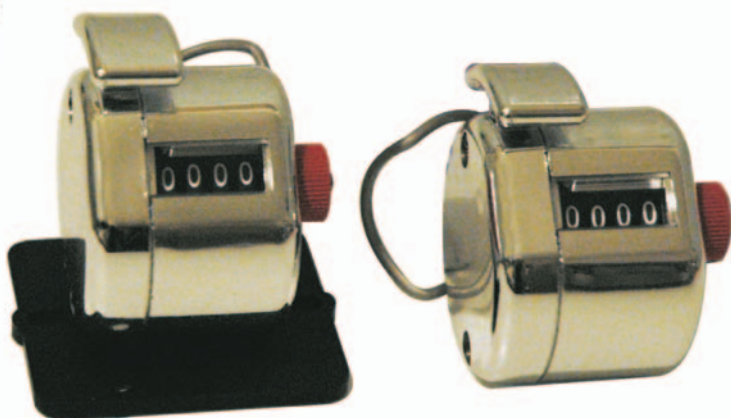

4 - DIGIT MANUAL COUNTER WITH RESET

CONTATUTTO

- **4-digit h = mm 3**
white digits on black background
- **ergonomic activation thumb button**
- **reset button**
- **materials**
PA 66 Nylon chromed body
acetalic resin components
finger handle in AISI 304

- gr 60
- mm 70 x 55 x 50

TYPICAL APPLICATIONS

Manual person count - traffic count - production count - voting ballot count - quantity measuring in laboratory.

CODE	MODEL
FC0043/001	manual
FC0043/002	table

MANUAL MODULAR COUNTER WITH RESET

JOLLY

STROKE TOTALISING COUNTERS

Basic module :

- **4-digit display h = mm 3**
white digits on black background
- **weight gr. 76**
- **dimensions (a x b x h) mm 40 x 66 x 48**

Rationally shaped, both for key command and reading control, it makes possible to easily group together several units, both in vertical or horizontal rows in order to constitute a slanting keyboard, bookstand style. The easily replaced plate dedicates every time each module to a specific function. All the devices in the same horizontal row can be reset simultaneously by means of the small buttons on both sides.