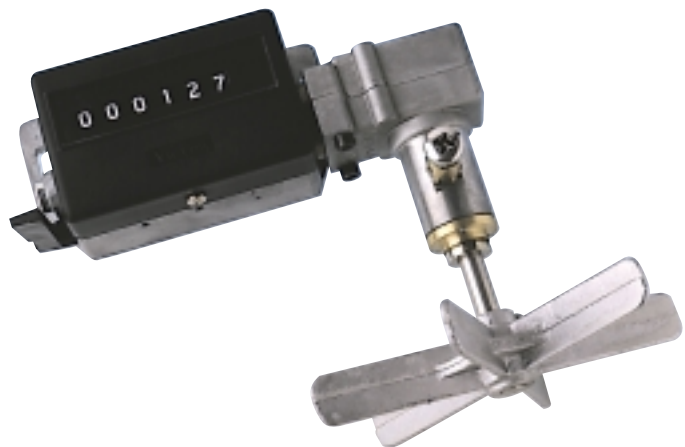

BOTTLE-COUNTER

6-DIGIT BOTTLE-COUNTER WITH RESET

- **6 digit h=mm 8 display**
white digits on black background
- **quick resetting lever**
- **materials**
die-cast zamak body
ABS casing
self-lubricating synthetic material internal kinematic motion devices
- 6-pointed star-shaped rotating device set on an aluminium die-cast and AISI 303 square

 gr. 1,600

 dimensions mm 230 x 180 x 165

COD.	MOD
FC0875/101	6-DIGIT BOTTLE-COUNTER ROTATING RIGHTWISE
FC0875/103	6-DIGIT BOTTLE-COUNTER WITH RESET ROTATING RIGHTWISE
FC0092/001	DOZEN-COUNTER ROTATING RIGHTWISE

- 1 - MEASURING DEVICE FOR ADMINISTRATION IN COMMERCIAL BUSINESSES
- 2 - SENSITIVE STROKE COUNTER
(a 3 g/sq m effort is enough to activate it)
- 3 - STROKE COUNTER WITH RESET AND TOTALIZATOR
- 4 - DOUBLE METER
- 5 - MECHANICAL TOKEN-COUNTER

STROKE TOTALISING COUNTERS