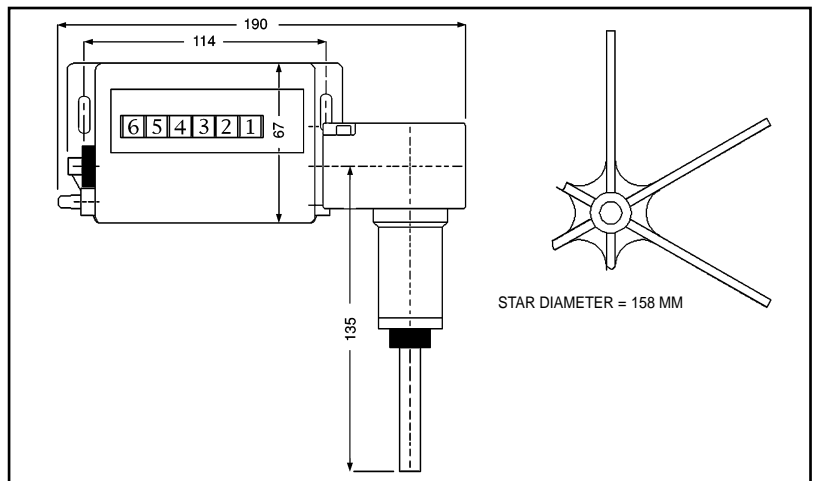

BOTTLE-COUNTER

6-DIGIT BOTTLE-COUNTER WITH RESET

- **6 digit h=mm 8 display**
white digits on black background
- **quick resetting lever**
- **materials**
die-cast zamak body
ABS casing
self-lubricating synthetic material internal kinematic motion devices
- 6-pointed star-shaped rotating device set on an aluminium die-cast and AISI 303 square

 gr. 1,600

 dimensions mm 230 x 180 x 165

COD.	MOD
FC0875/101	6-DIGIT BOTTLE-COUNTER ROTATING RIGHTWISE
FC0875/103	6-DIGIT BOTTLE-COUNTER WITH RESET ROTATING RIGHTWISE
FC0092/001	DOZEN-COUNTER ROTATING RIGHTWISE